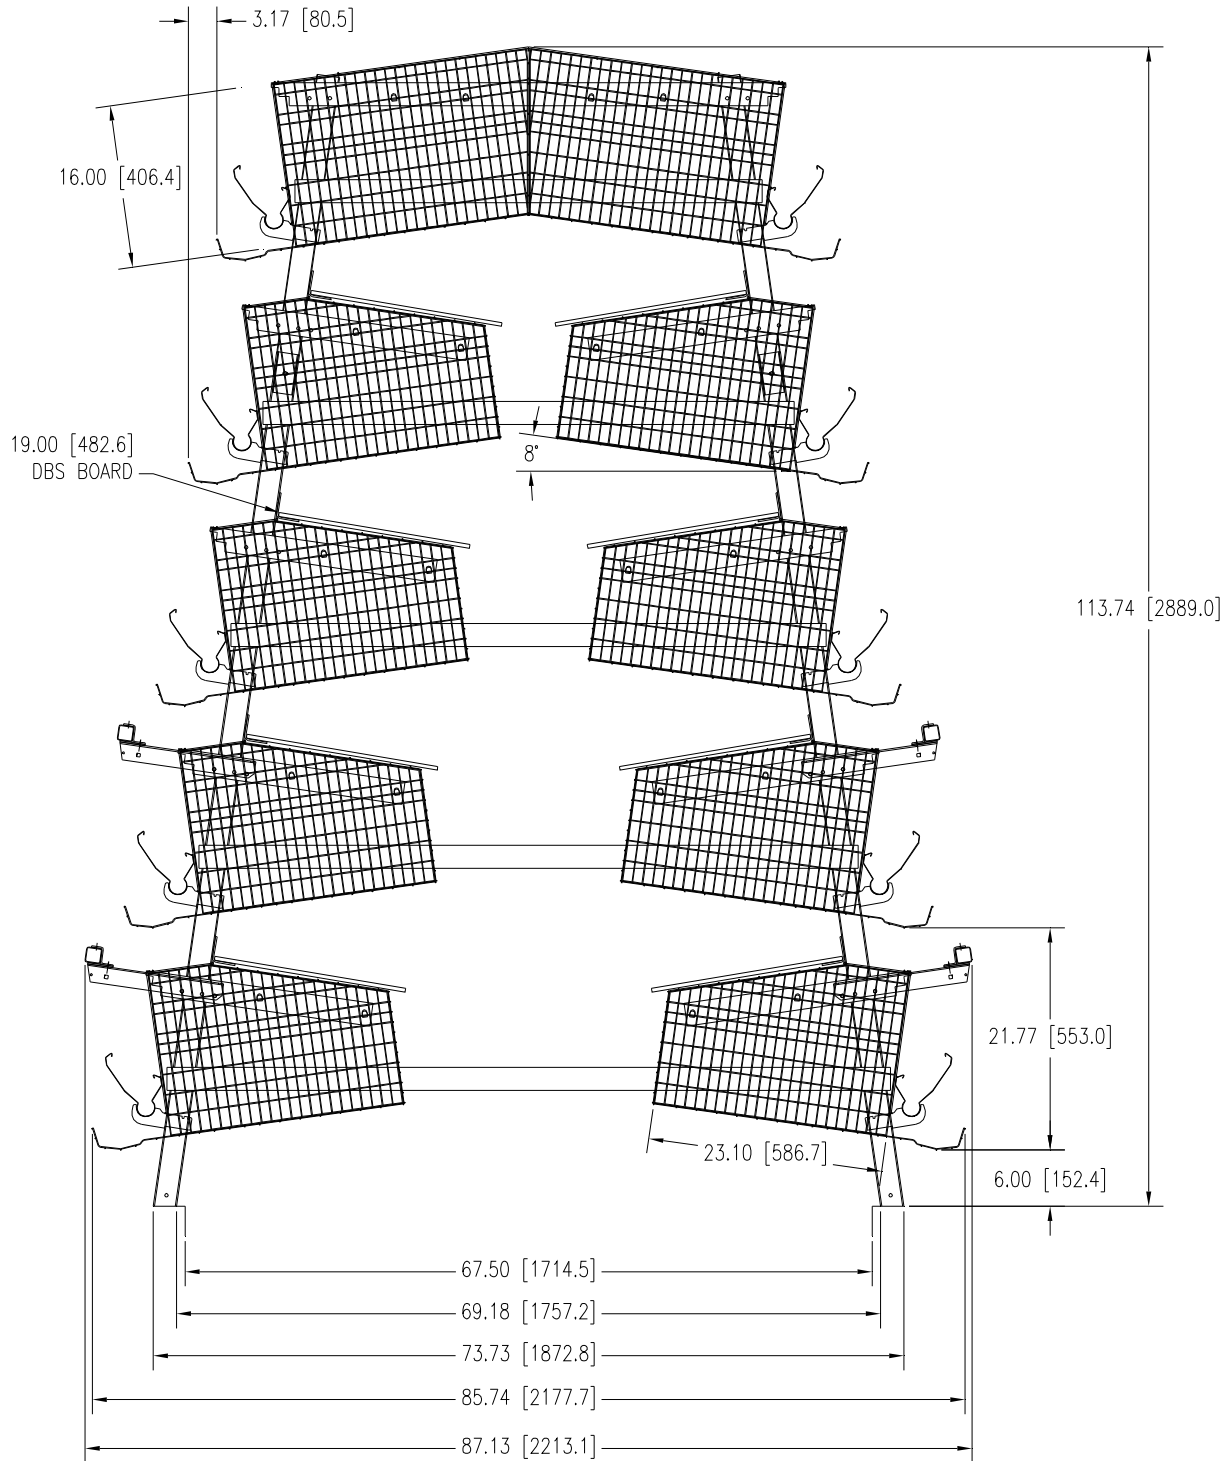

5-HIGH DBS PRIMA-TRIM STRAIGHT FRONT

LAYER

in[mm]

This is a representative sample of a popular style. Please contact us for additional options or special designs at egg@choretime.com.